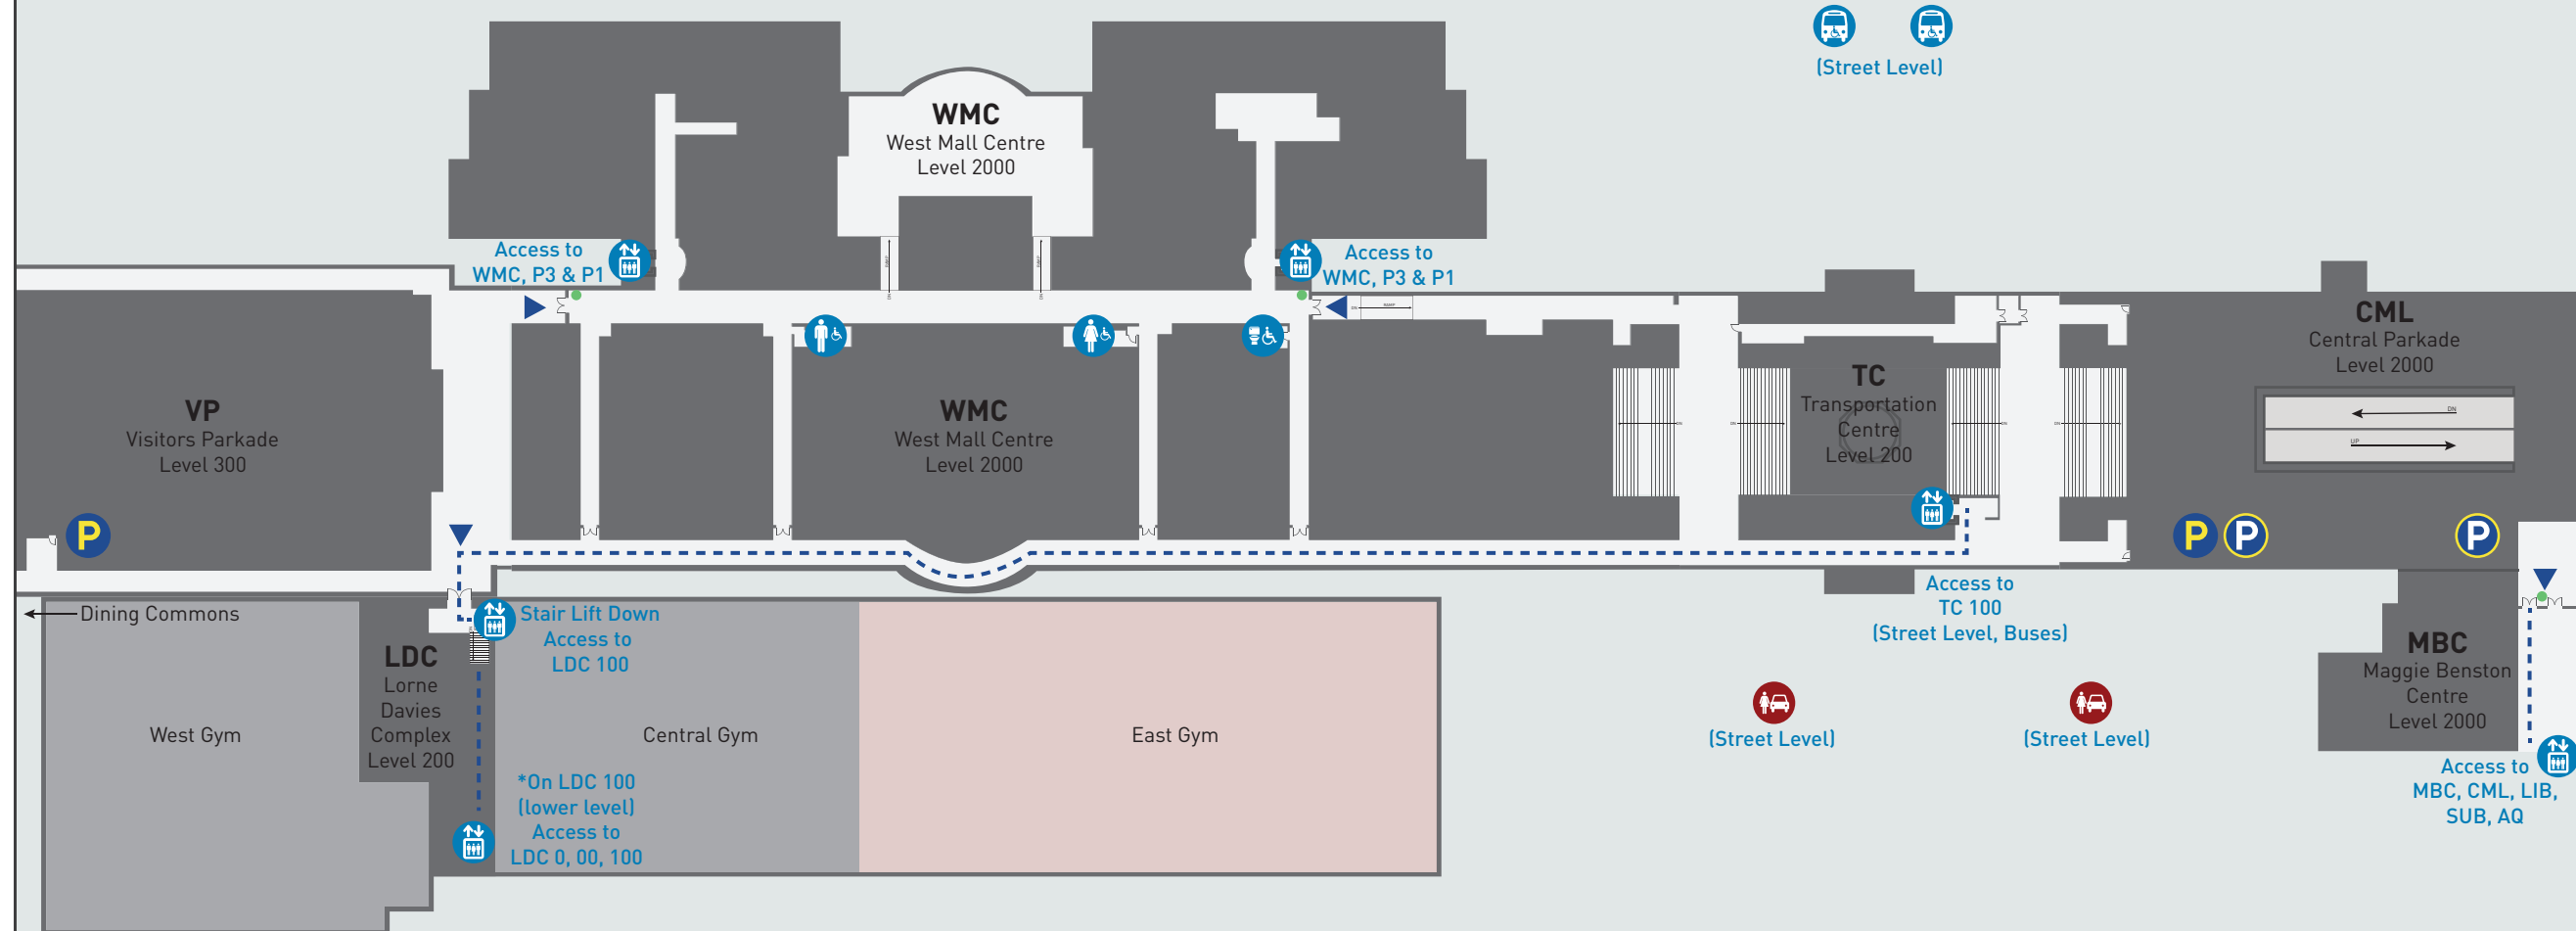

DIRECTORY

LDC LEVEL 0

Lorne Davies Complex (LDC)

- Elevator to Lower Levels of LDC West (LDC 0, 00, 100)
- Fitness Centre / Weight Rooms
- Squash Courts

LDC LEVEL 00

Lorne Davies Complex (LDC)

- Elevator to Lower Levels of LDC West (LDC 0, 00, 100)
- Fitness Centre
- Physiotherapy
- Change Rooms
- Stadium

Access To

- West Mall Centre Parkade P2 (WMC)
- Visitors Parkade Entrance & L100 (VP)

LDC LEVEL 100

Lorne Davies Complex (LDC)

- West & Central Gym
- Recreation Main Office (LDC 126)
- Elevator to Lower Levels of LDC West (LDC 0, 00, 100)
- Stadium and Terrace

Access To

- Athletics Admin Offices (WMC S1300)
- West Mall Centre L1000 & P3 (WMC)
- Elevator for Transportation Centre (TC)
- Visitors Parkade L200 (VP)
- Central Parkade (CML)

LDC LEVEL 200

Lorne Davies Complex (LDC)

- West & Central Gym (via Stair Lift)

Access To

- West Mall Centre L2000 (WMC)
- Elevator for Transportation Centre (TC)
- Visitors Parkade L300 (VP)
- Central Parkade L2000 (CML)
- Maggie Benston Centre L2000 (MBC)

LEGEND	
	Construction Area
	Roads & Parking Lots
	Buildings
	Interior Circulation
	Building Entrances
	Parkade Entrances (Vehicular Access)
	Temporary Accessible Path
	Automatic Door Opener
	Main Elevators
	Accessible Parking (Permit)
	Accessible Parking (Visitor)
	Bus Stop
	Drop-Off Zone
	Accessible Washroom