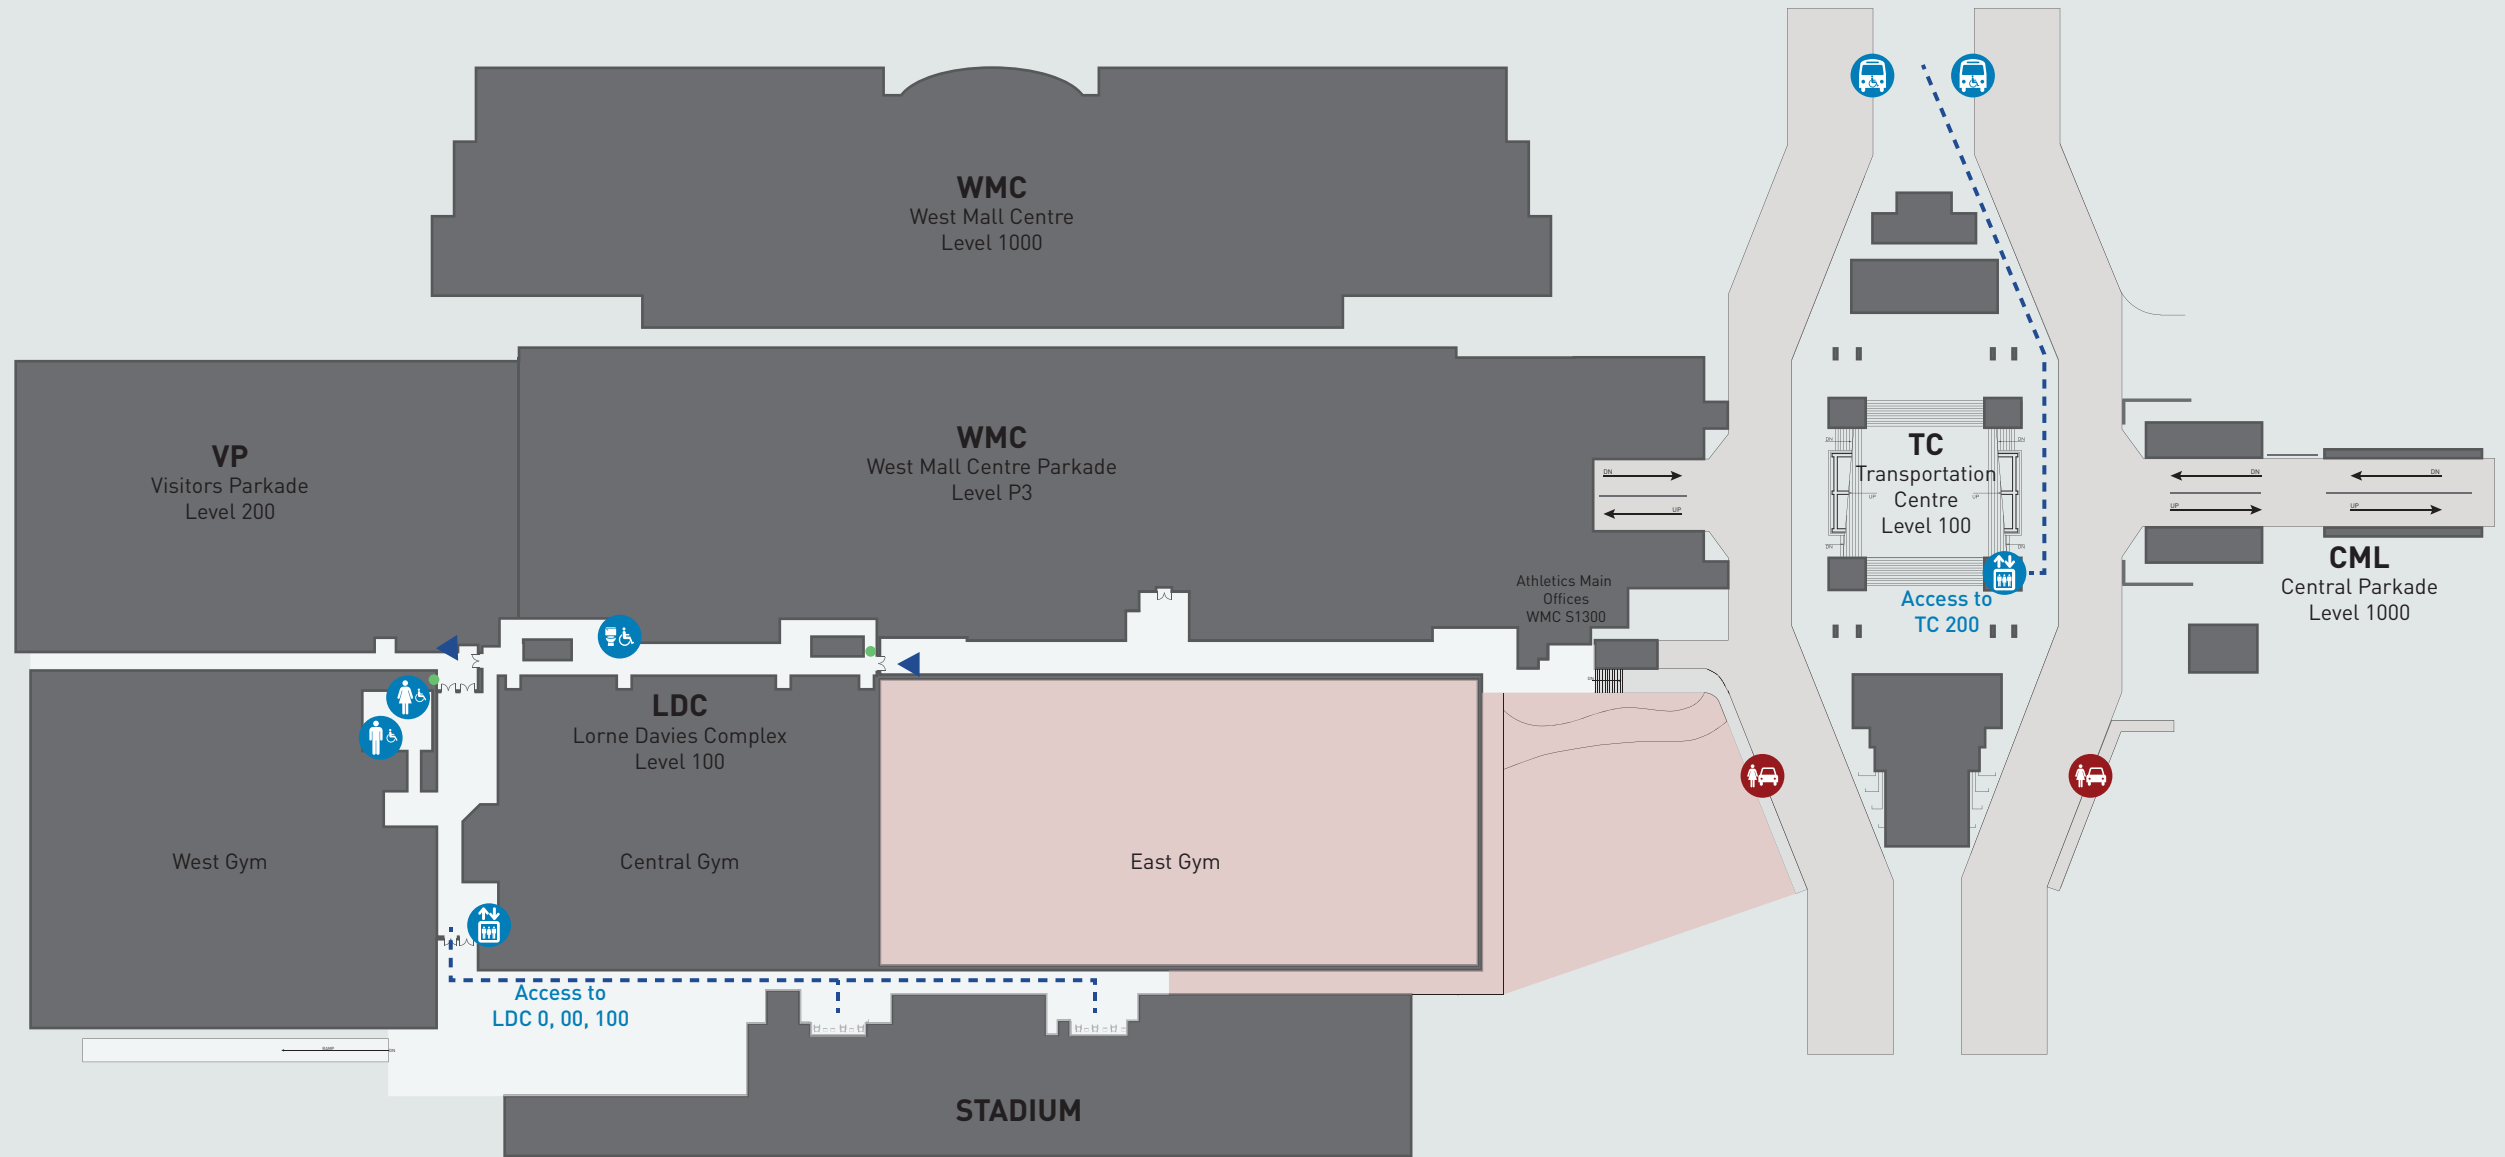

DIRECTORY

LDC LEVEL 0

Lorne Davies Complex (LDC)

- Elevator to Lower Levels of LDC West (LDC 0, 00, 100)
- Fitness Centre / Weight Rooms
- Squash Courts

LDC LEVEL 00

Lorne Davies Complex (LDC)

- Elevator to Lower Levels of LDC West (LDC 0, 00, 100)
- Fitness Centre
- Physiotherapy
- Change Rooms
- Stadium

Access To

- West Mall Centre Parkade P2 (WMC)
- Visitors Parkade Entrance & L100 (VP)

LDC LEVEL 100

Lorne Davies Complex (LDC)

- West & Central Gym
- Recreation Main Office (LDC 126)
- Elevator to Lower Levels of LDC West (LDC 0, 00, 100)
- Stadium and Terrace

Access To

- Athletics Admin Offices (WMC S1300)
- West Mall Centre L1000 & P3 (WMC)
- Elevator for Transportation Centre (TC)
- Visitors Parkade L200 (VP)
- Central Parkade (CML)

LDC LEVEL 200

Lorne Davies Complex (LDC)

- West & Central Gym (via Stair Lift)

Access To

- West Mall Centre L2000 (WMC)
- Elevator for Transportation Centre (TC)
- Visitors Parkade L300 (VP)
- Central Parkade L2000 (CML)
- Maggie Benston Centre L2000 (MBC)

LEGEND	
	Construction Area
	Roads & Parking Lots
	Buildings
	Interior Circulation
	Building Entrances
	Parkade Entrances (Vehicular Access)
	Temporary Accessible Path
	Automatic Door Opener
	Main Elevators
	Accessible Parking (Permit)
	Accessible Parking (Visitor)
	Bus Stop
	Drop-Off Zone
	Accessible Washroom